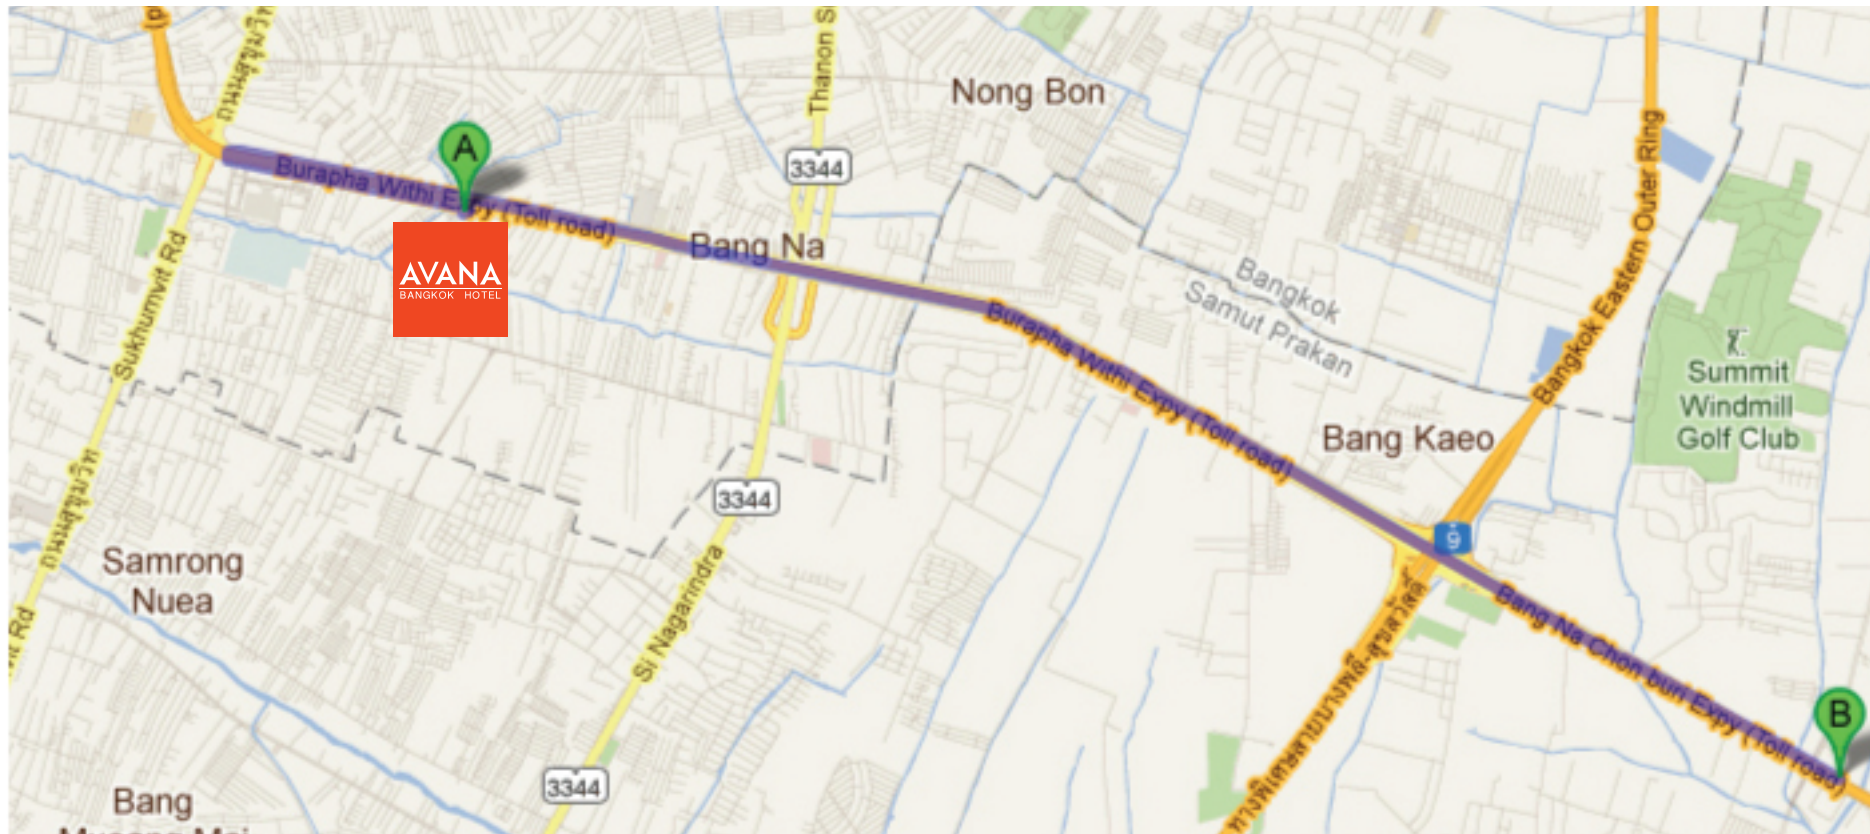

Map Avana to King Keaw

1. Head northeast on Bang Na - Trad 12/1 Soi Avana Hotel toward Thanon Bang Na - Trad 50 m.
2. Turn left on to Thanon Bang Na - Trad Continue to follow Route 34 800 m.
3. Keep left at the fork 850 m.
4. Slight right to stay on Thanon Bang Na - Trad Continue to follow Route 34 2.4 k.m.
5. Take the ramp onto Bang Na Chon Buri Expy/Burapha Withi Expy 8.1 km.
6. Take exit E 4-02 toward Lat Krabang Bang Phli 1.2 km.
7. Slight left onto Thanon Bang Na - Trad Route 34 Destination will be on the left 550 m.
8. Kingkaew Market Bang Phli Samut Prakan 1200