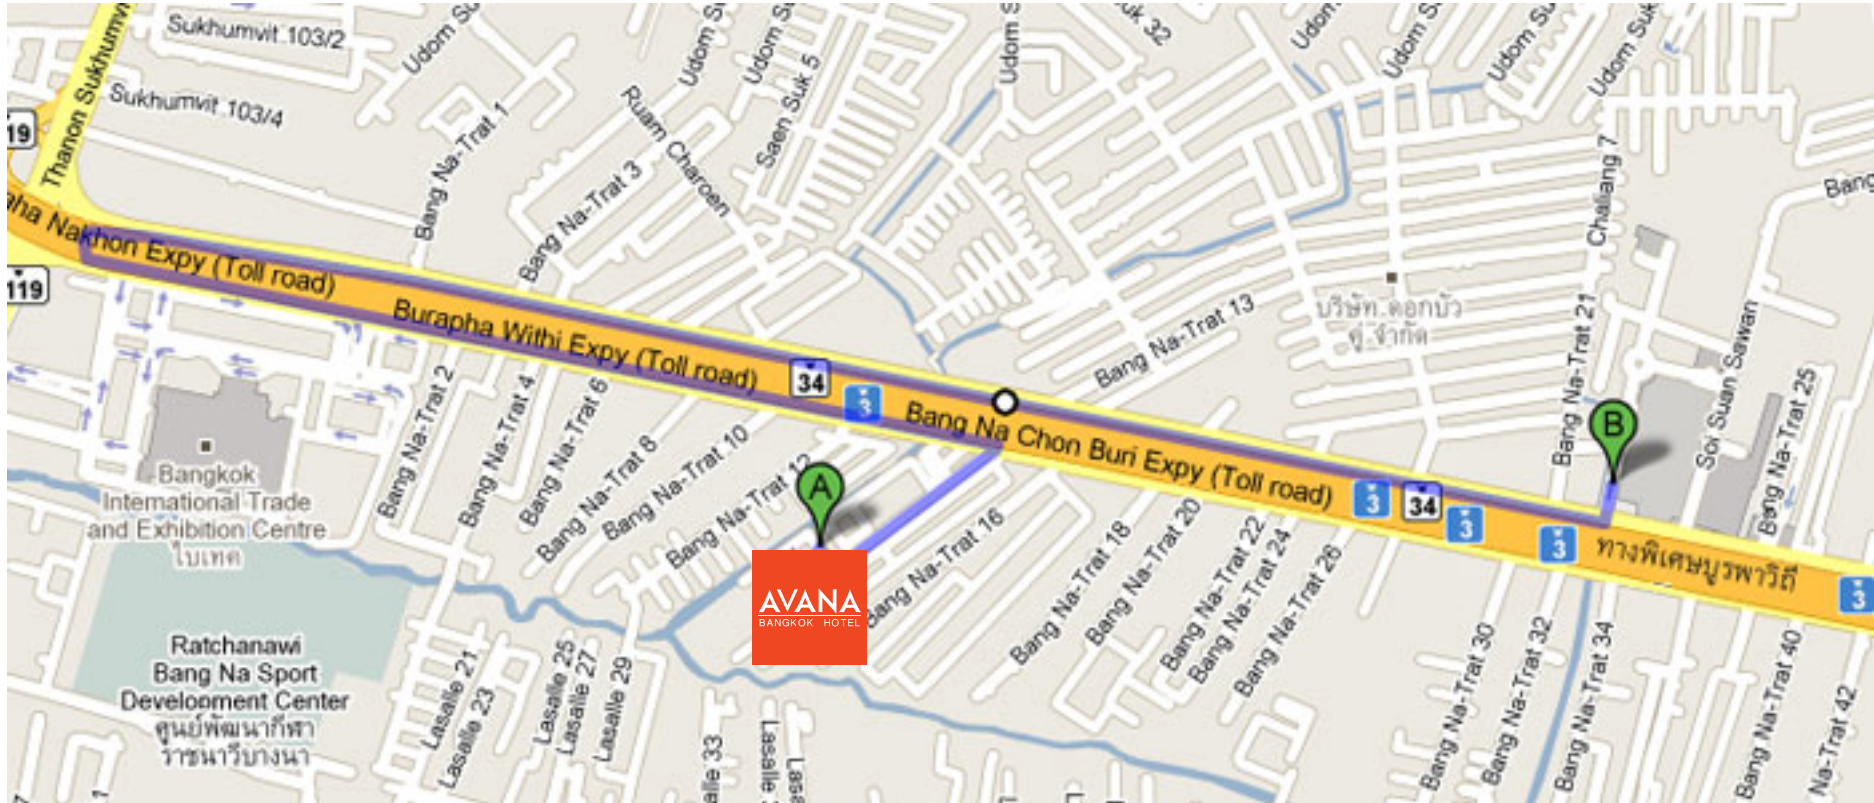

Map Avana to Central Department store

1. Head southeast on Bang Na-Trat 12/Soi Avana Hotel toward Route 34/Thanon Bang Na-Trat 0.4 k.m.
2. Turn left at Route 34/Thanon Bang Na-Trat Continue to follow Route 34 1.7 k.m.
3. Make a U-turn Continue to follow Route 34 2.7 k.m.