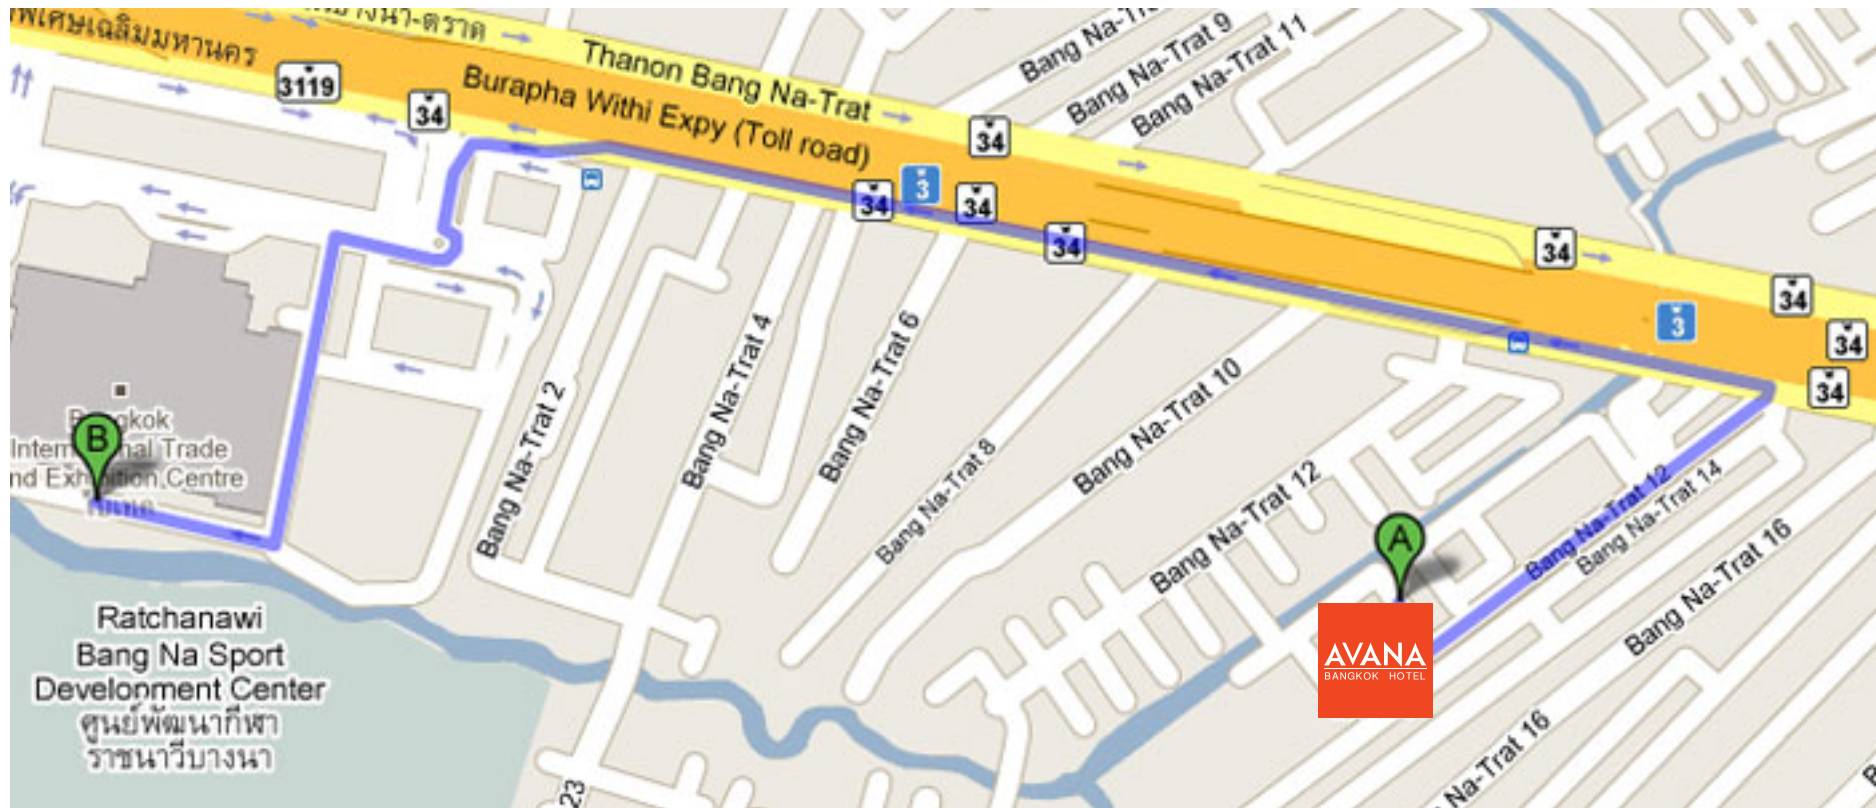

Map Avana to Bitec

1. Head southeast on Bang Na-Trat 12/Soi Avana Hotel toward Route 34/Thanon Bang Na-Trat 0.4 k.m.
2. Turn left at Route 34/Thanon Bang Na-Trat Continue to follow Route 34 1.0 k.m.
3. Slight left 0.2 k.m.
4. Turn right 0.1 k.m.
5. Turn left 0.3 k.m.
6. Turn right 0.1 k.m.